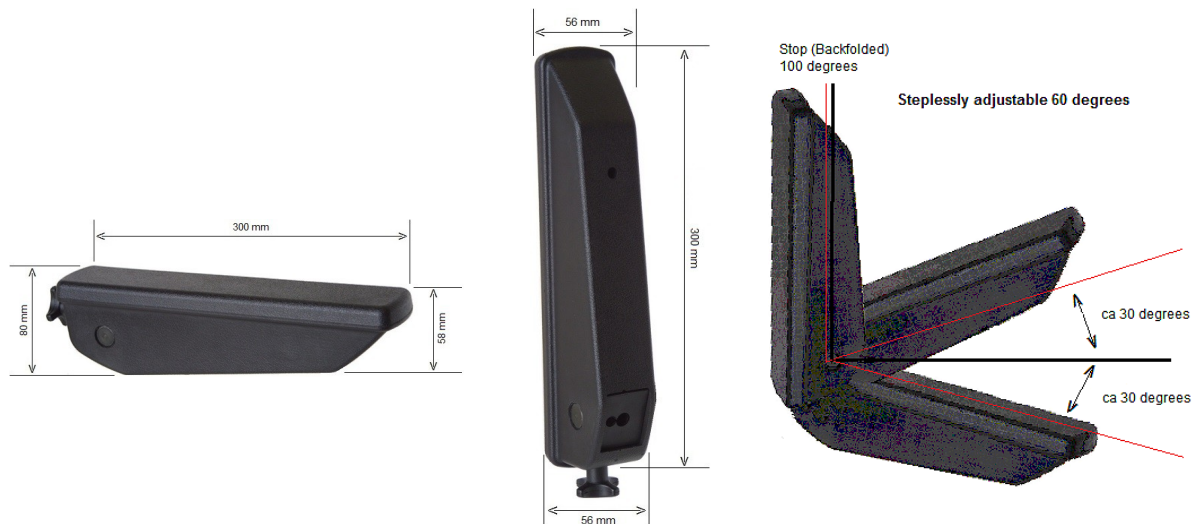

Armrest model - PUR300

Armrest model PUR300 is recommended for professional users and demanding environments where high durability is required. The armrest has a steel chassie casted in one piece of PUR. The material is soft, extra durable and can easily be wiped off.

Technical Specifications

Weight:	1,0 kg (incl. the axle)	
Load capacity:	Downward:	100-125 kg
	Backward:	75-100 kg
Material:	Armrest Base:	PUR
	Top-cover:	PUR
	Chassie:	Steel
Possible features:	Armrest-Base:	PUR
	Top-Cover:	PUR
Colour:	Black (other colours upon request)	
Other:	The armrest is "universal" and can easily be changed from left to right -side fitting. For more information -please contact Sydmeko Industri AB.	